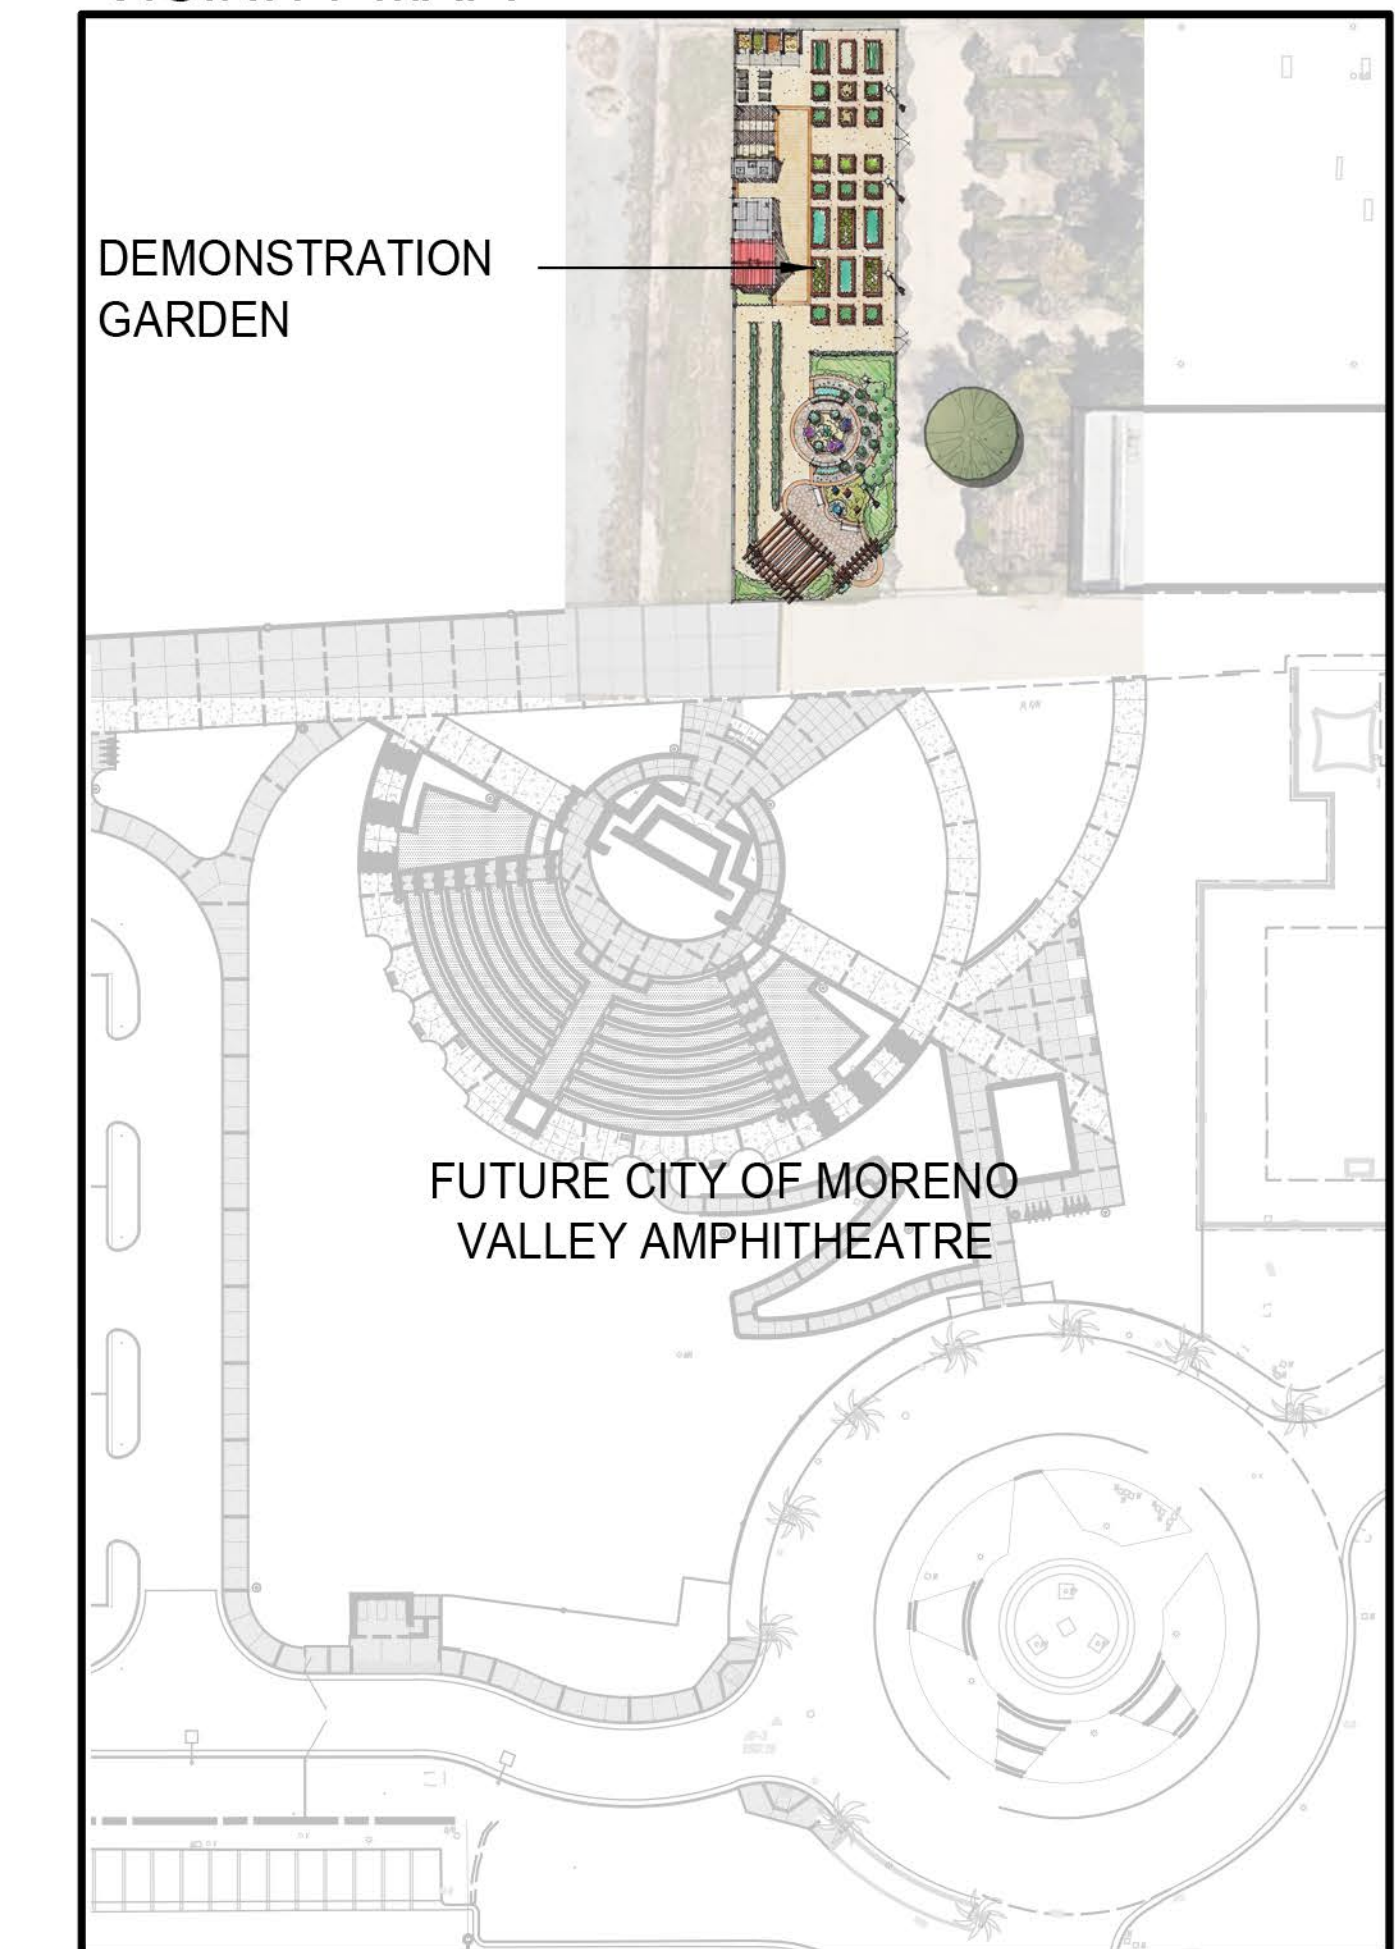

FEATURE LEGEND:

- 1 Planter Bed Material Bins and Greenwaste Bulk Composting on Concrete Paving.
- 2 Compost Area with Various Display Bins.
- 3 Starter Seedling Racks.
- 4 Sheltered Potting Bench.
- 5 Classroom Table Under Shed Roof.
- 6 Outdoor Chalkboard.
- 7 Storage Garden Shed.
- 8 Trellis Support for Grapes / Berries.
- 9 Centralized Focal Kinetic Sculpture at Container Garden.
- 10 Corten Steel Raised Planters Behind Radial Seatwall.
- 11 Seating Benches.
- 12 Decorative Tubular Steel Enclosure Fencing with Pest Proof Steel Mesh.
- 13 Group Shade Structure with Large Picnic Table on Interlocking Pavers.
- 14 Pollinator's Perennial Garden.
- 15 Raised Garden Beds with Various Sizes and Styles.
- 16 Stabilized Decomposed Granite Paving at Garden.
- 17 Pest Proof Access Gates to Demonstration Garden (Emergency Egress).
- 18 Existing Light Pole Fixtures.
- 19 Interlocking Pavers of Various Styles and Shapes.
- 20 Existing Decomposed Granite Path / Fire Lane.
- 21 Vertical "Greenwall" Planters.
- 22 Vertical Self-Contained Hydroponic Veggie Towers.
- 23 Dwarf Fruit Trees.
- 24 Birdhouse / Butterfly House Display.
- 25 Bird Bath Fountain.
- 26 Greenscreen Support for Flowering Vines.
- 27 Main Entry Gates and Trellis.
- 28 Interlocking Pavers in Flagstone Pattern with Concrete Band.
- 29 Loose Gravel Stone Paving with Concrete Band.

VICINITY MAP:

CIVIC CENTER PARK DEMONSTRATION GARDEN - CONCEPTUAL LANDSCAPE PLAN
 MORENO VALLEY, CALIFORNIA

SCALE: 1" = 10'
 DATE: MARCH 2019
 ADG JOB # 1904