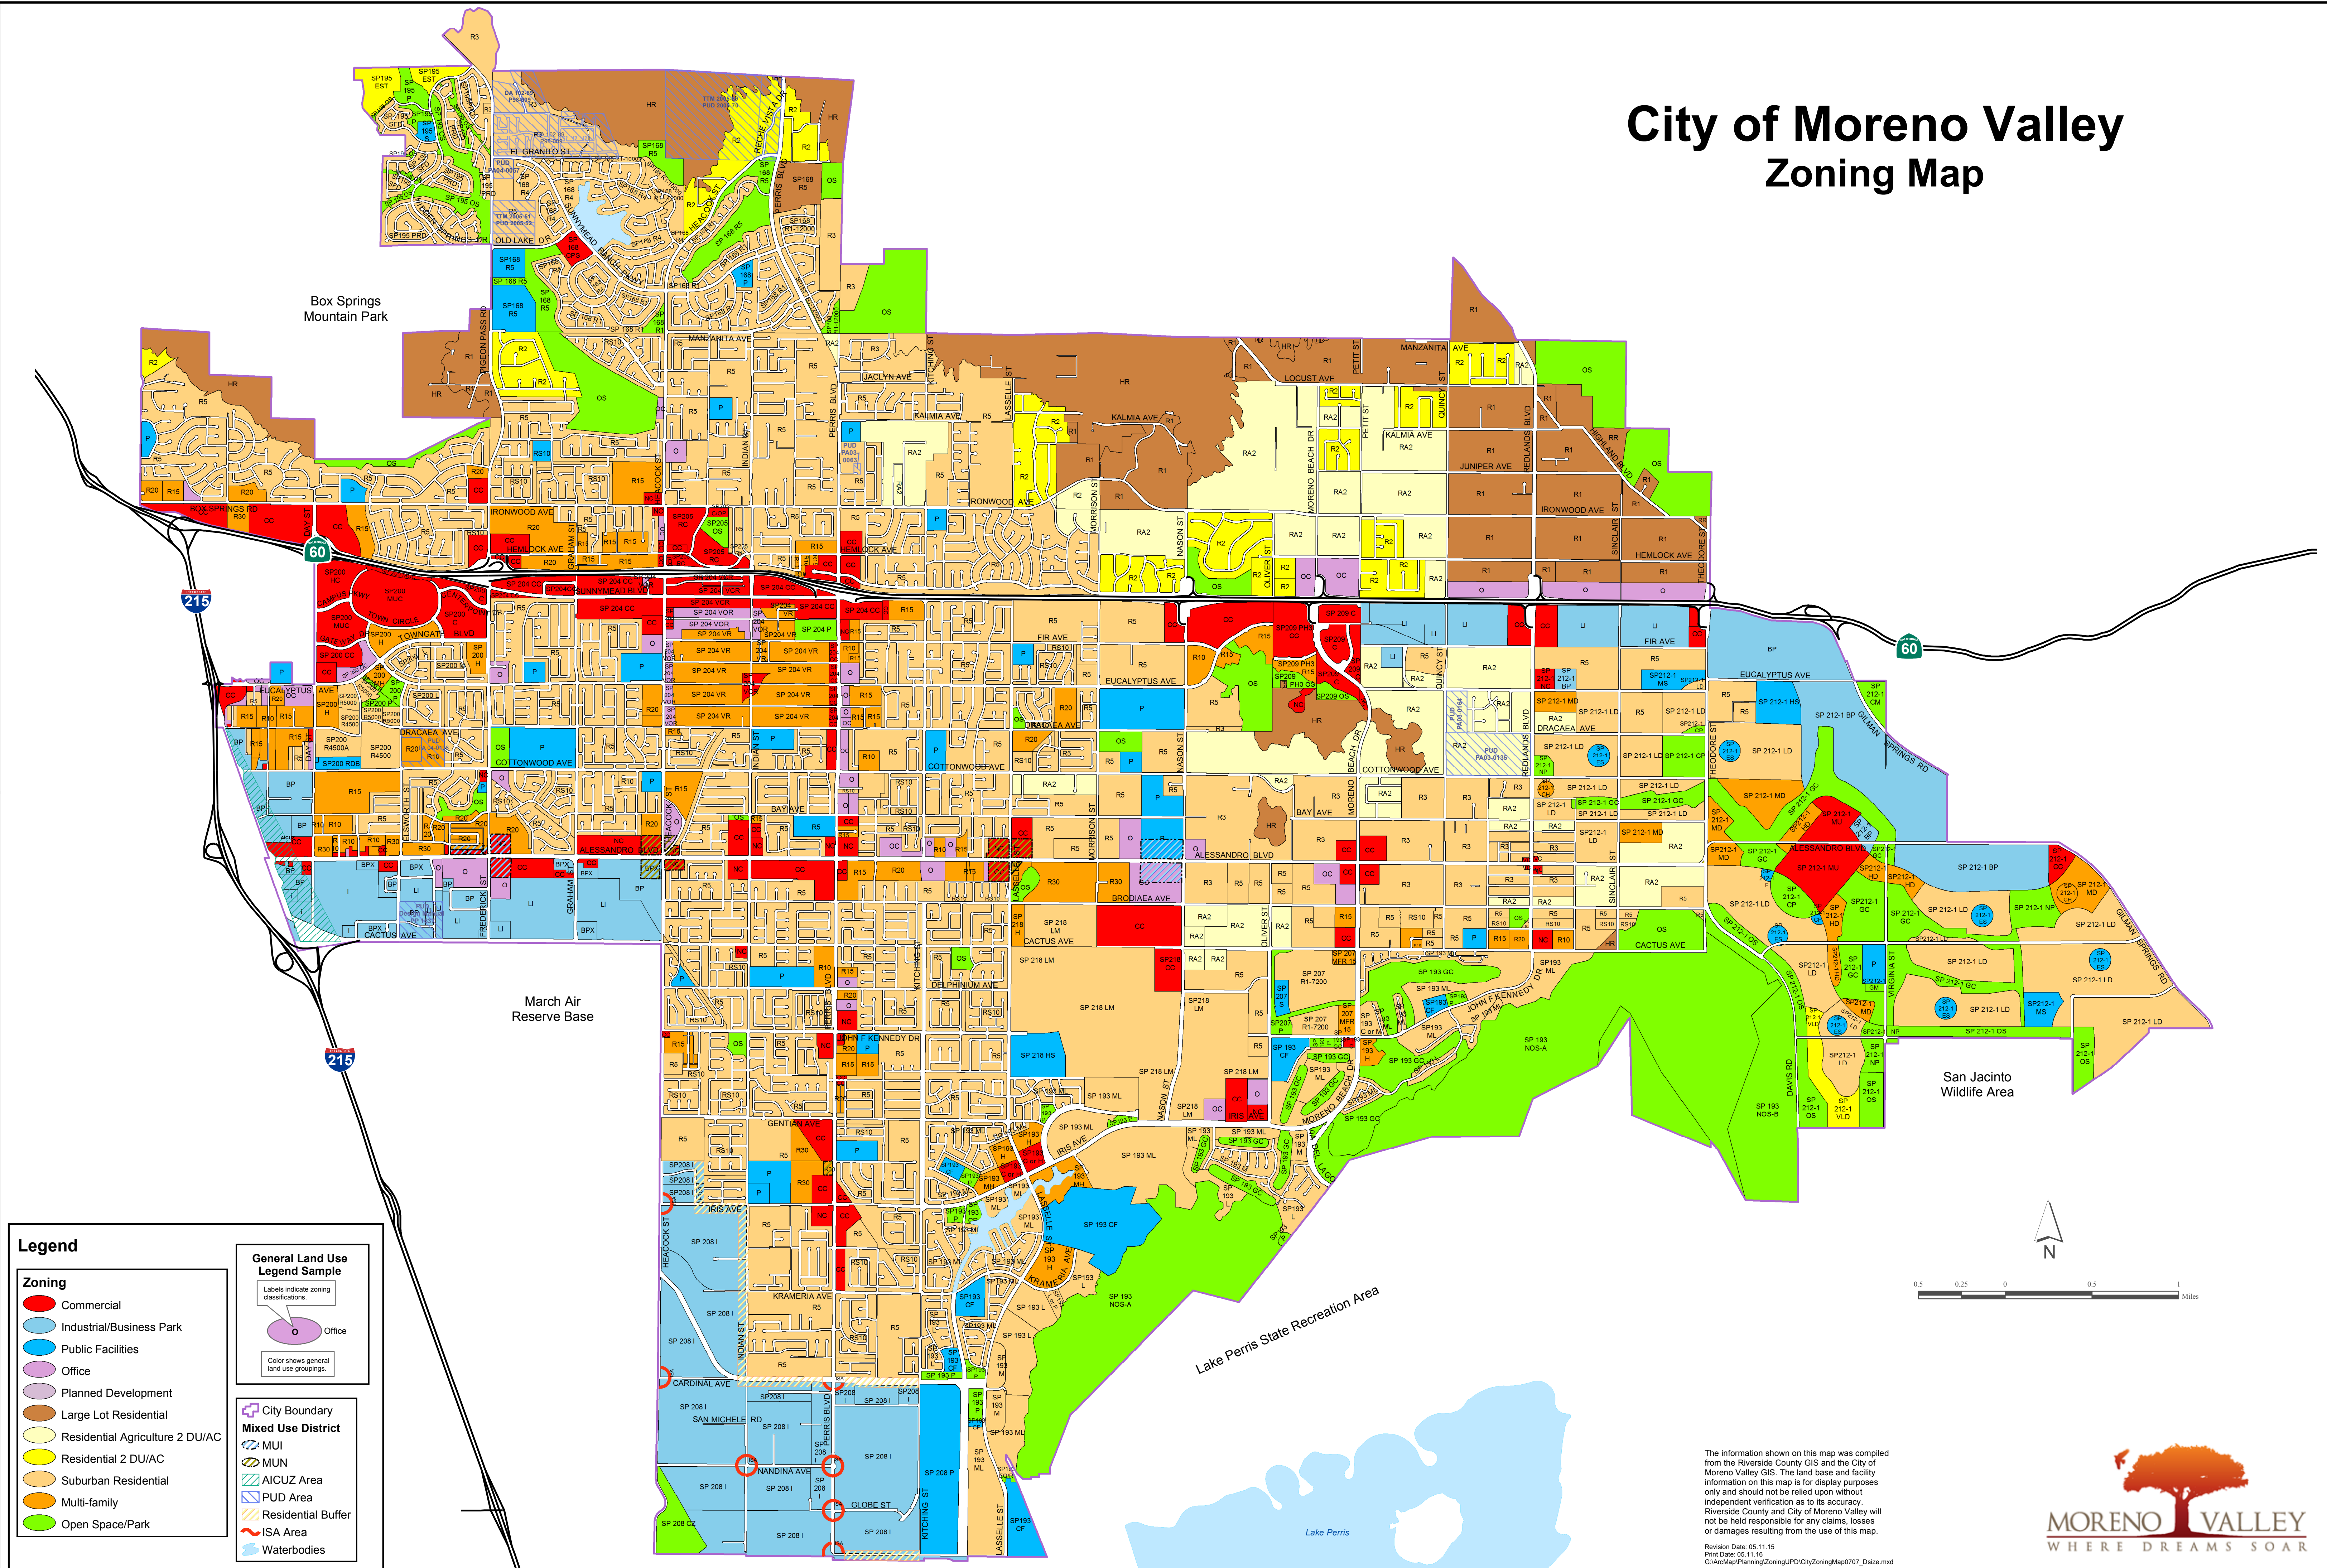

City of Moreno Valley Zoning Map

Legend

Zoning	
●	Commercial
●	Industrial/Business Park
●	Public Facilities
●	Office
●	Planned Development
●	Large Lot Residential
●	Residential Agriculture 2 DU/AC
●	Residential 2 DU/AC
●	Suburban Residential
●	Multi-family
●	Open Space/Park

General Land Use Legend Sample	
○	Office
○	Color shows general land use groupings.

Mixed Use District	
■	MUI
■	MUN
■	AIKUZ Area
■	PUD Area
■	Residential Buffer
■	ISA Area
■	Waterbodies